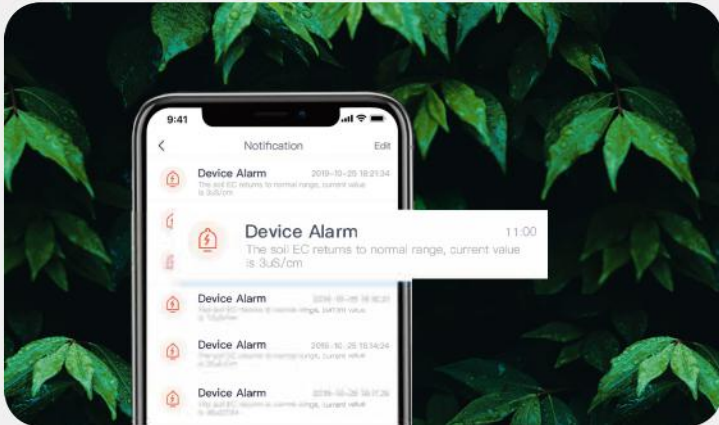

### Infrared Night Mode

Keep Working from Day till Night.  
Non-stop.

### Real-time Monitoring with Threshold Alert

When temperature or humidity on fields exceeds the pre-set threshold, farmers would instantly get an alert to abnormality and take timely actions to minimise crop damage risks

### 4G Network Transmission, Cloud synchronization & Sharing

Environmental data are upload through 4G Network to Cloud in real time, data accessible from any location, and sharable. Historical data displaying the Transparent growth progress, building a product brand with traceability